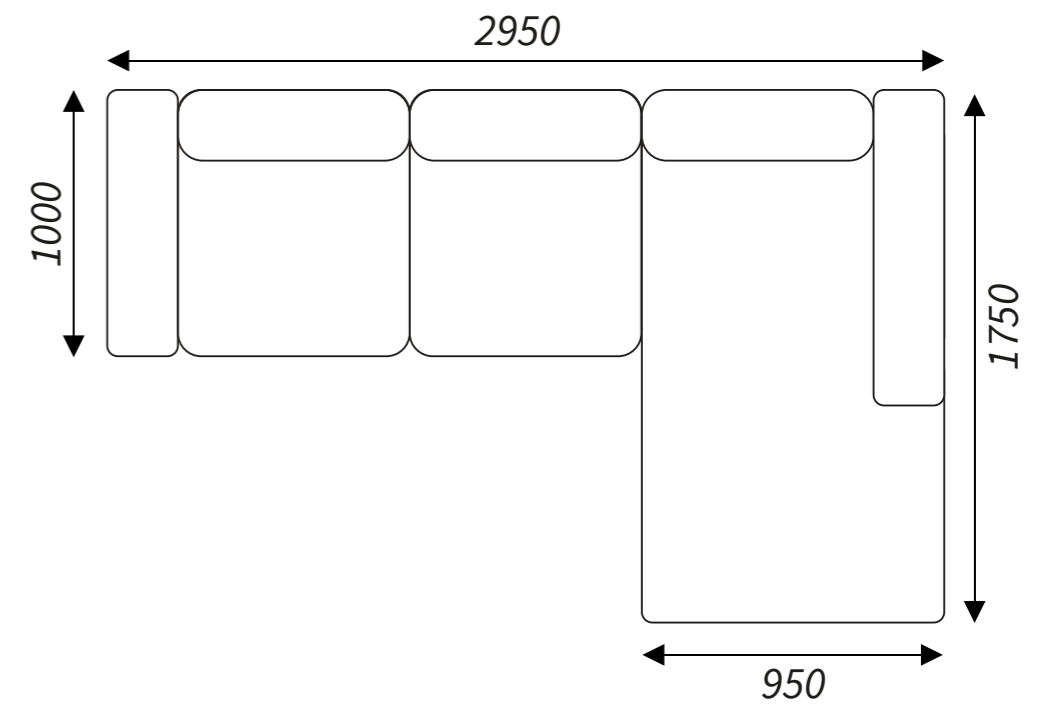

Dimensions of elements

Double sofa

3-seater sofa

Corner sofa

Frame
solid wood

Fabric
textile / leather / eco-leather

Legs
wood, steel, aluminium

Foam
highly elastic