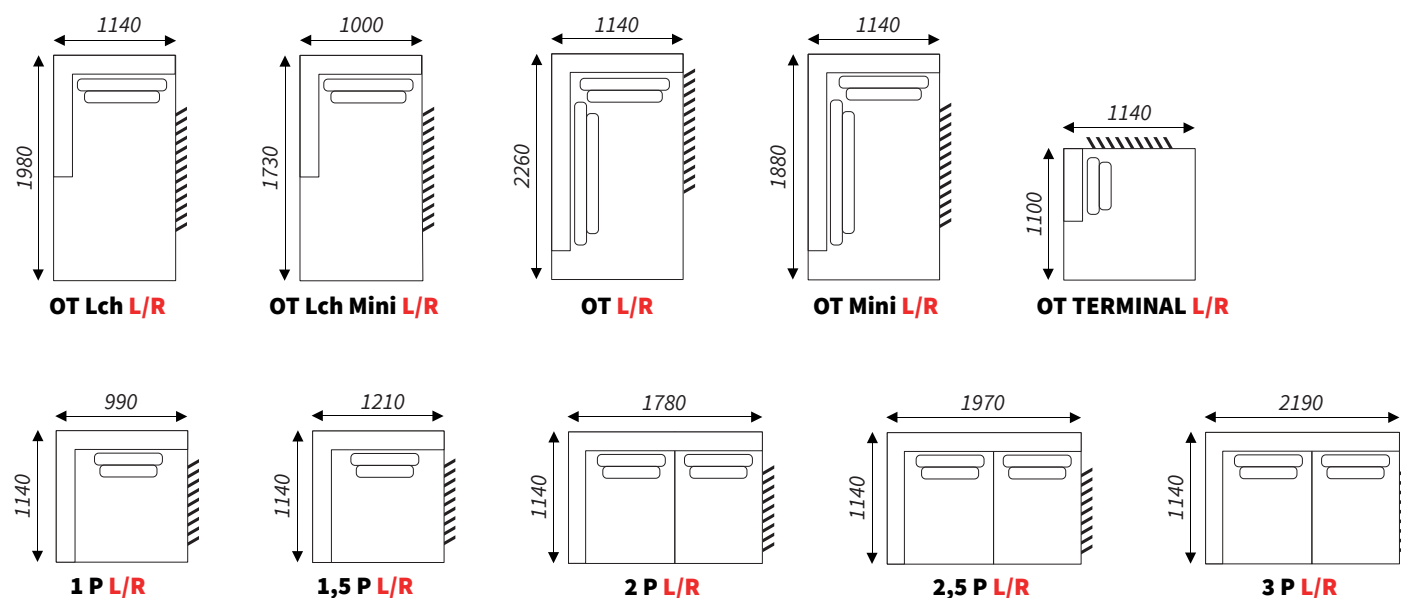

Collection
Texas

 **Fabric**
Possibility of personalization

 **Legs**
Possibility of personalization

 **Foam**
Possibility of personalization

 **Stitching**
Possibility of personalization

Poglądowa konfiguracja | 2.5P / LCH

Sofy | Sofas

Elementy wewnętrzna | Middle elements

Elementy kończące | Finishing elements

Legs 4cm

Create your project

Go to website

AKTAN TEXTIL

est. 2013